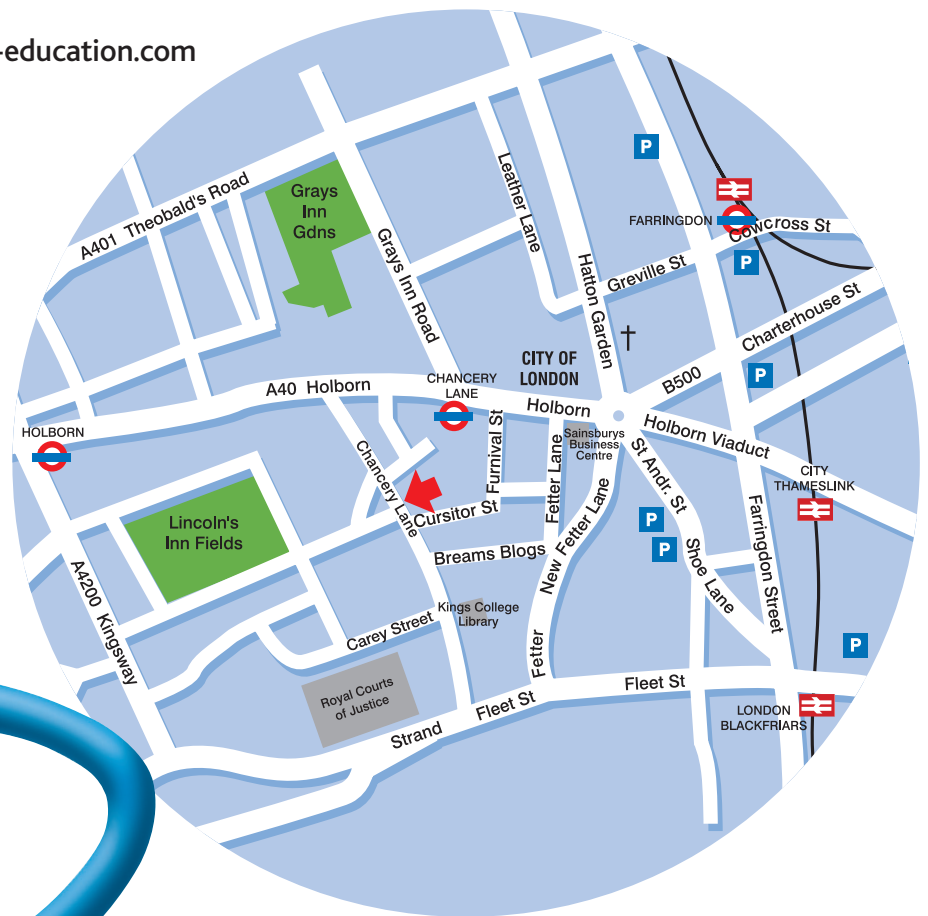

How to find our London East Branch

Protocol Education
40-43 Chancery Lane
London WC2A 1JA
Telephone: 020 7440 8443
email: londoneast@protocol-education.com

Nearest Tubes

Chancery Lane – Central Line: Exit 4 (0.1 miles / 0.18km)
Holborn – Piccadilly & Central Line (0.2 miles / 0.4km)
Temple – District & Circle Line (0.6 miles / 1km)

Nearest Rail

City Thameslink (0.3 miles / 0.5km)
Farringdon (0.4 miles / 0.5km)

Nearest Bus Routes

8, 17, 25, 45, 46, 242, 341, 501, 521

Nearest Coach Station

Victoria (2.3 miles / 3.6km)